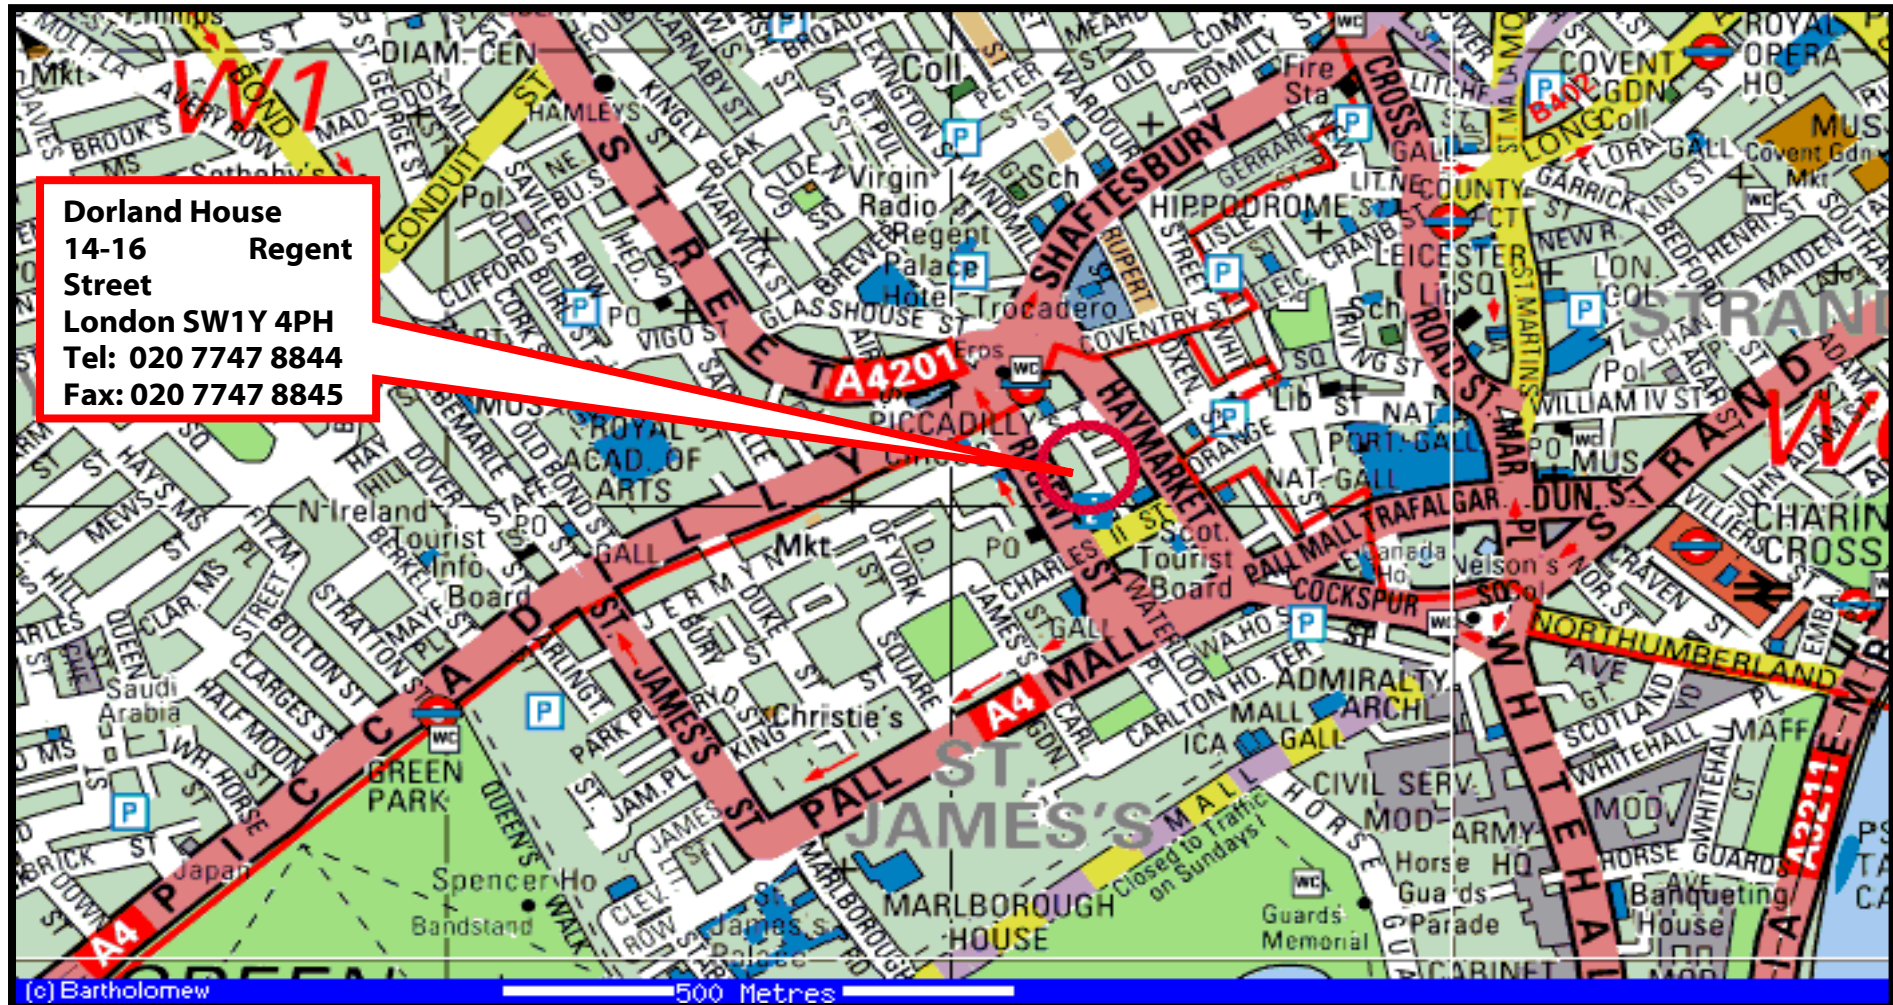

Project and Building Consultancy Ltd Office Location Plan

Directions

- Dorland House is located on the East Side of Lower Regent Street, two blocks south of Piccadilly Circus
- **Tube** Piccadilly Circus (2 Mins) / Leicester Square (7 Mins) / Green Park (10 Mins)
 - **Train** Charing Cross (12 Mins)
 - **Car** Whitcombe Street Carpark (4 Mins)
 - **Taxi** From any Mainline Train Station (Ask for Lower Regent Street)